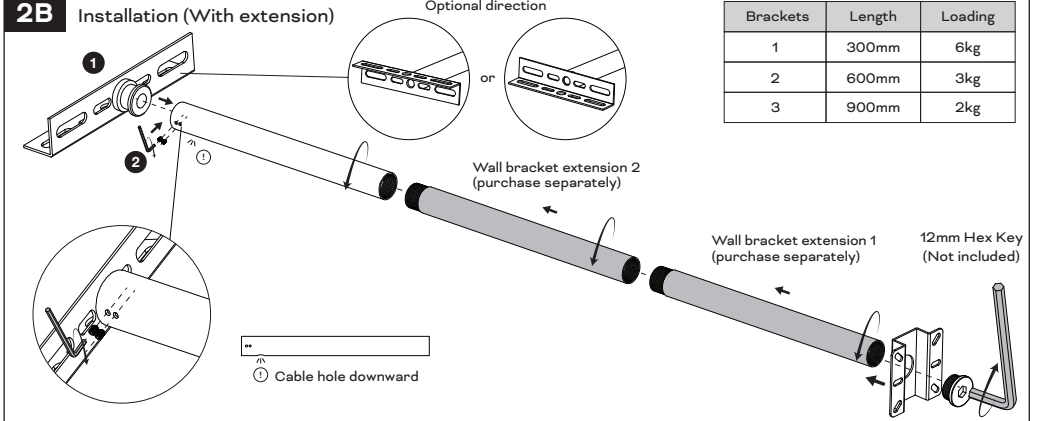

Item code: TXGL25100042955

1 Installation (Without extension)

2A Installation (Without extension)

2B Installation (With extension)

4 Optional installations of Floodlight (examples as below)

Service contact:
Traxon Technologies Ltd.
Room 113, Wireless Centre,
3 Science Park East Avenue, Shatin,
Hong Kong, China