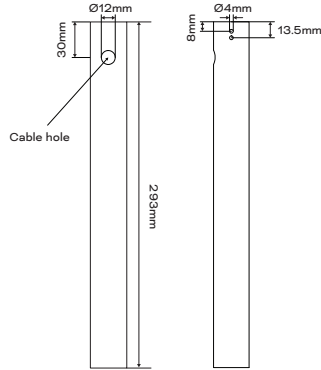

LUXPOINT®

LED Floodlight - Kämpig Wall Bracket

LP FL WALL BRACKET

LP FL WALL BRACKET EXTENSION (purchase separately)

WALL BRACKET

Item code: TXGL25100042855

WALL BRACKET EXTENSION

(purchase separately)

Item code: TXGL25100042955

1 Installation (Without extension)

2A Installation (Without extension)

2B Installation (With extension)

4 Optional installations of Floodlight (examples as below)

Service contact:
Traxon Technologies Ltd.
Room 113, Wireless Centre,
3 Science Park East Avenue, Shatin,
Hong Kong, China