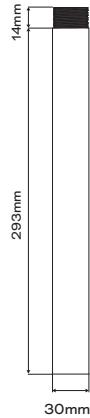

LUXPOINT®

LED Floodlight - Kämpig Wall Bracket

LP FL WALL BRACKET

LP FL WALL BRACKET EXTENSION (purchase separately)

WALL BRACKET

Item code: TXGL25100042855

WALL BRACKET EXTENSION

(purchase separately)

Item code: TXGL25100042955

1 Installation (Without extension)

2A Installation (Without extension)

2B Installation (With extension)

4 Optional installations of Floodlight (examples as below)

Service contact:
Traxon Technologies Ltd.
Room 113, Wireless Centre,
3 Science Park East Avenue, Shatin,
Hong Kong, China