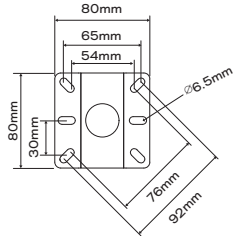

LUXPOINT®

LED Floodlight - Kämpig Wall Bracket

LP FL WALL BRACKET

LP FL WALL BRACKET EXTENSION (purchase separately)

WALL BRACKET

Item code: TXGL25100042855

WALL BRACKET EXTENSION

(purchase separately)

Item code: TXGL25100042955

1 Installation (Without extension)

2A Installation (Without extension)

2B Installation (With extension)

4 Optional installations of Floodlight (examples as below)

Service contact:
Traxon Technologies Ltd.
Room 113, Wireless Centre,
3 Science Park East Avenue, Shatin,
Hong Kong, China