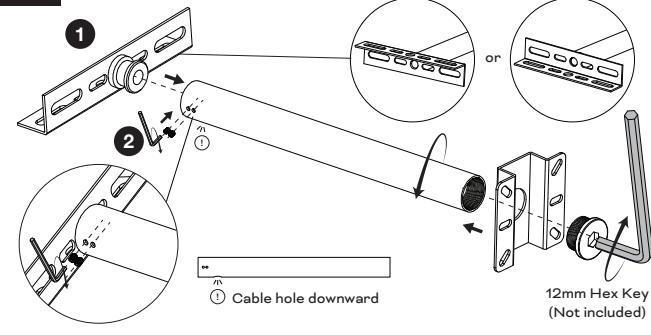

LUXPOINT®

LED Floodlight - Kämpig Wall Bracket

LP FL WALL BRACKET

LP FL WALL BRACKET EXTENSION (purchase separately)

WALL BRACKET

Item code: TXGL25100042855

WALL BRACKET EXTENSION

(purchase separately)

Item code: TXGL25100042955

1 Installation (Without extension)

2A Installation (Without extension)

2B Installation (With extension)

4 Optional installations of Floodlight (examples as below)

Service contact:
Traxon Technologies Ltd.
Room 113, Wireless Centre,
3 Science Park East Avenue, Shatin,
Hong Kong, China