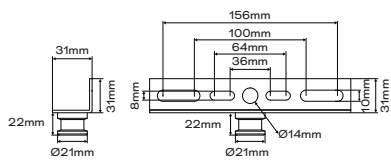

LUXPOINT®

LED Floodlight - Kämpig Wall Bracket

LP FL WALL BRACKET

LP FL WALL BRACKET EXTENSION (purchase separately)

WALL BRACKET

Item code: TXGL25100042855

WALL BRACKET EXTENSION

(purchase separately)

Item code: TXGL25100042955

1 Installation (Without extension)

2A Installation (Without extension)

2B Installation (With extension)

4 Optional installations of Floodlight (examples as below)

Service contact:
Traxon Technologies Ltd.
Room 113, Wireless Centre,
3 Science Park East Avenue, Shatin,
Hong Kong, China