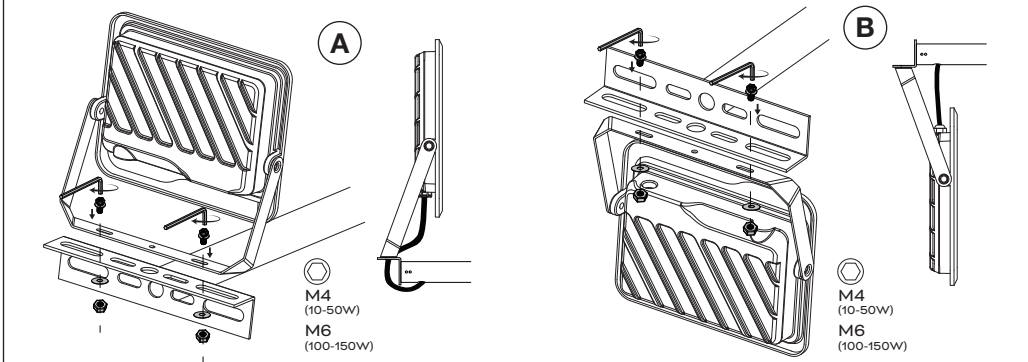

Item code: TXGL25100042955

1 Installation (Without extension)

2A Installation (Without extension)

2B Installation (With extension)

4 Optional installations of Floodlight (examples as below)

Service contact:
Traxon Technologies Ltd.
Room 113, Wireless Centre,
3 Science Park East Avenue, Shatin,
Hong Kong, China