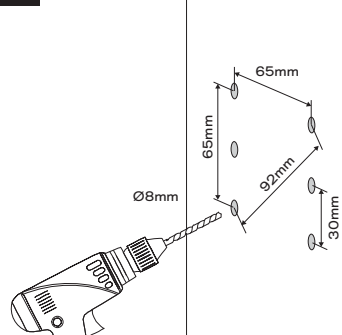

LUXPOINT®

LED Floodlight - Kämpig Wall Bracket

LP FL WALL BRACKET

LP FL WALL BRACKET EXTENSION (purchase separately)

WALL BRACKET

Item code: TXGL25100042855

WALL BRACKET EXTENSION

(purchase separately)

Item code: TXGL25100042955

1 Installation (Without extension)

2A Installation (Without extension)

2B Installation (With extension)

4 Optional installations of Floodlight (examples as below)

Service contact:
Traxon Technologies Ltd.
Room 113, Wireless Centre,
3 Science Park East Avenue, Shatin,
Hong Kong, China