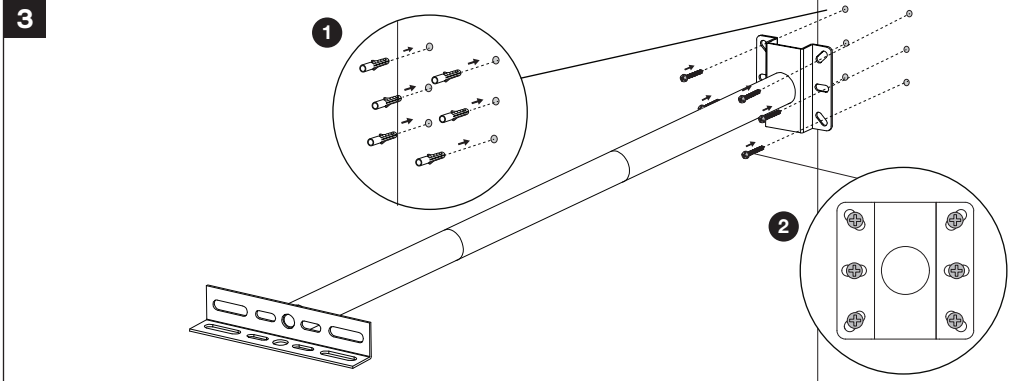

Item code: TXGL25100042955

1 Installation (Without extension)

2A Installation (Without extension)

2B Installation (With extension)

4 Optional installations of Floodlight (examples as below)

Service contact:
Traxon Technologies Ltd.
Room 113, Wireless Centre,
3 Science Park East Avenue, Shatin,
Hong Kong, China