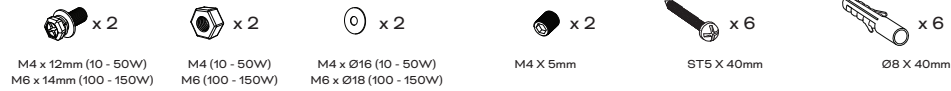

LUXPOINT®

LED Floodlight - Kämpig Wall Bracket

LP FL WALL BRACKET

LP FL WALL BRACKET EXTENSION (purchase separately)

WALL BRACKET

Item code: TXGL25100042855

WALL BRACKET EXTENSION

(purchase separately)

Item code: TXGL25100042955

1 Installation (Without extension)

2A Installation (Without extension)

2B Installation (With extension)

4 Optional installations of Floodlight (examples as below)

Service contact:
Traxon Technologies Ltd.
Room 113, Wireless Centre,
3 Science Park East Avenue, Shatin,
Hong Kong, China