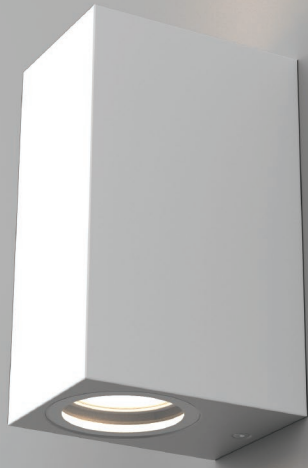

Light is direction  
LUXPOINT® Wall Light

TRAXON | ecue  
MEMBER OF PROSPERITY GROUP

**OSRAM**

Black

White

Metallic Grey

Black with gold lines