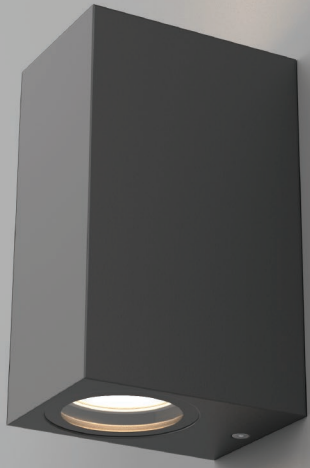

Light is direction  
LUXPOINT® Wall Light

TRAXON | ecue  
MEMBER OF PROSPERITY GROUP

**OSRAM**

Black

White

Metallic Grey

Black with gold lines