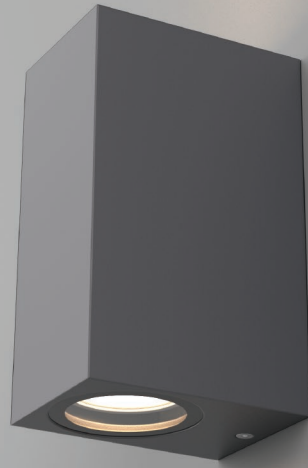

Light is direction  
LUXPOINT® Wall Light

TRAXON | ecue  
MEMBER OF PROSPERITY GROUP

**OSRAM**

Black

White

Metallic Grey

Black with gold lines