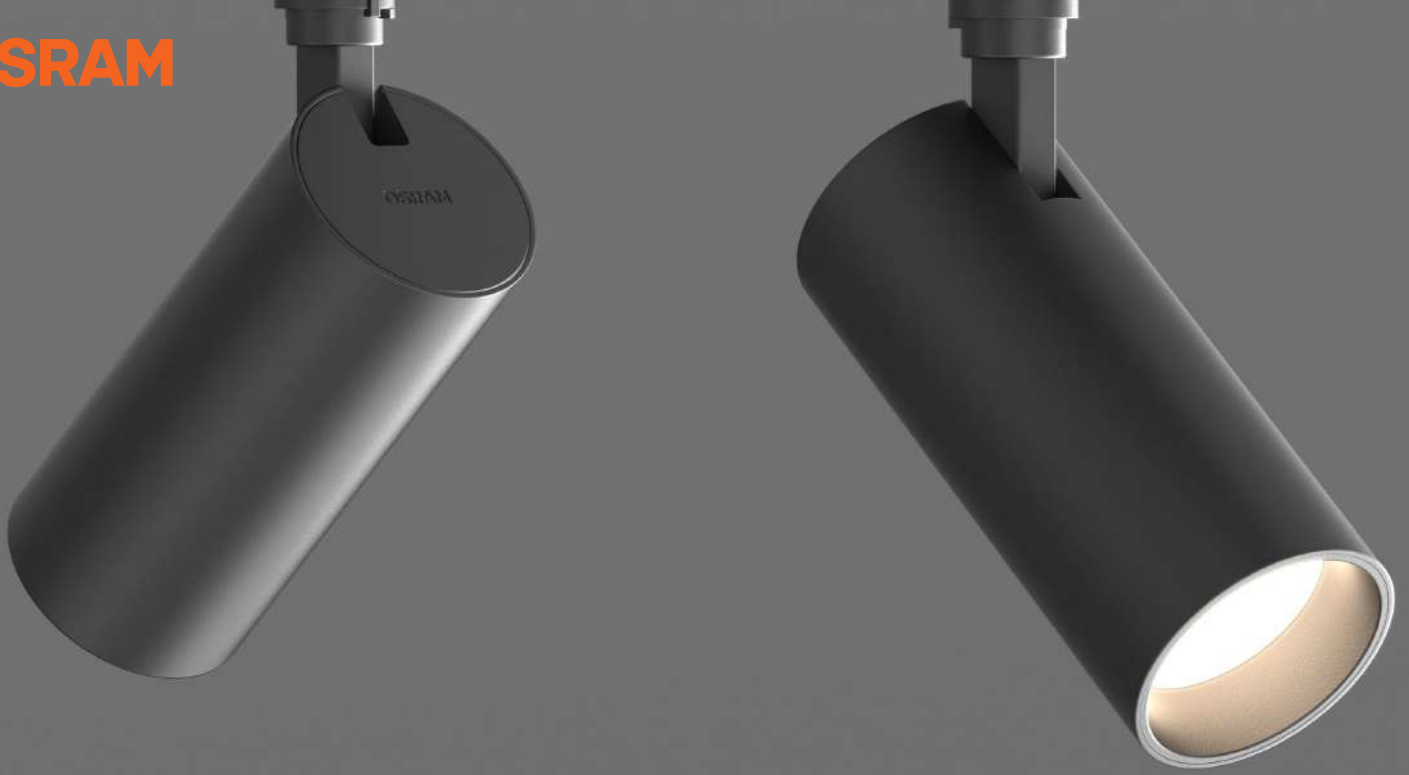

OSRAM

LUXPOINT® LED Tracklight