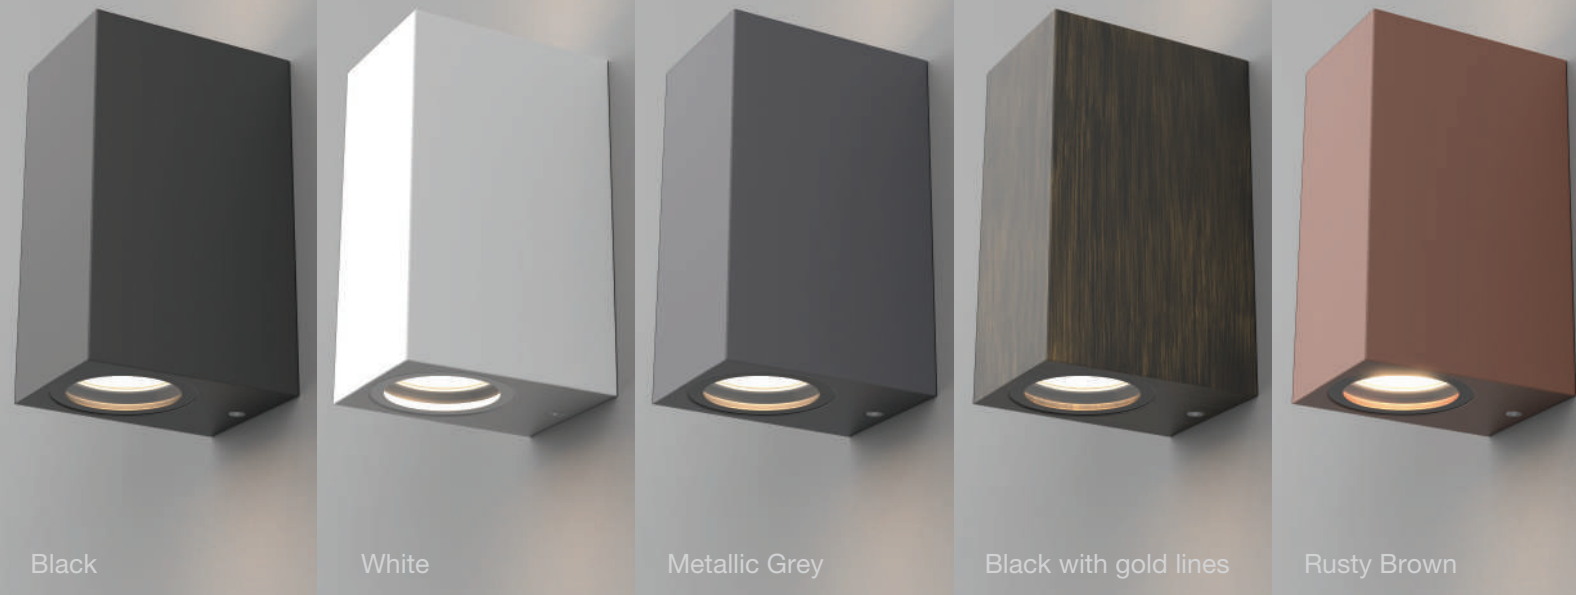

Black

White

## LUXPOINT® GU10 Spot Light

Model No.	Type	Shape	Lamp base	Color	Item code	EAN-13	P.V.P
LP SP SG RTG GU10 SF BL	Single	Square	GU10	Black	GL23100150555	4897135731154	14,95€
LP SP SG RTG GU10 SF WH	Single	Square	GU10	White	GL23100150655	4897135731161	14,95€
LP SP TW RTG GU10 SF BL	Twin	Rectangular	GU10	Black	GL23100150755	4897135731178	29,98€
LP SP TW RTG GU10 SF WH	Twin	Rectangular	GU10	White	GL23100150855	4897135731185	29,98€
LP SP TP RTG GU10 SF BL	Triple	Rectangular	GU10	Black	GL23100150955	4897135731192	45,50€
LP SP TP RTG GU10 SF WH	Triple	Rectangular	GU10	White	GL23100151055	4897135731208	45,50€
LP SP QU RTG GU10 SF BL	Quad	Rectangular	GU10	Black	GL23100151155	4897135731215	57,85€
LP SP QU RTG GU10 SF WH	Quad	Rectangular	GU10	White	GL23100151255	4897135731222	57,85€
LP SP SG RND GU10 RD BL	Recessed	Round	GU10	Black	GL23100151355	4897135731239	16,60€
LP SP SG RND GU10 RD WH	Recessed	Round	GU10	White	GL23100151455	4897135731246	16,60€
LP SP SG TRK GU10 2W BL	2-Wire	Track	GU10	Black	GL23100151555	4897135731253	12,50€
LP SP SG TRK GU10 2W WH	2-Wire	Track	GU10	White	GL23100151655	4897135731260	12,50€
LP SP SG TRK GU10 4W BL	3-Phase	Track	GU10	Black	GL23100151755	4897135731277	18,80€
LP SP SG TRK GU10 4W WH	3-Phase	Track	GU10	White	GL23100151855	4897135731284	18,80€