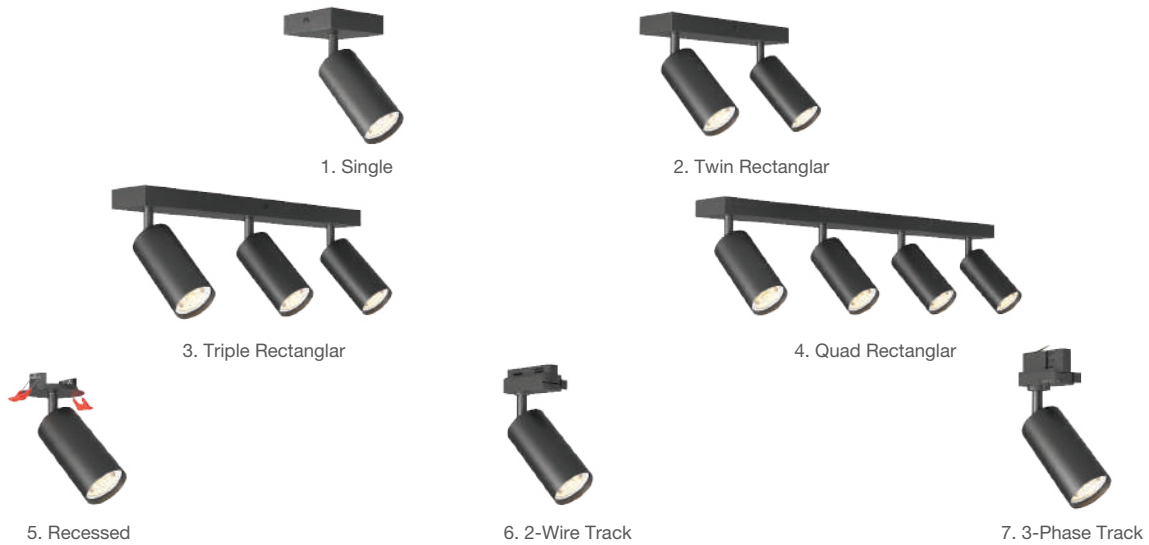

LUXPOINT® GU10 Spot Light

Model No.	Type	Shape	Lamp base	Color	Item code	EAN-13	P.V.P
LP SP SG RTG GU10 SF BL	Single	Square	GU10	Black	GL23100150555	4897135731154	14,95€
LP SP SG RTG GU10 SF WH	Single	Square	GU10	White	GL23100150655	4897135731161	14,95€
LP SP TW RTG GU10 SF BL	Twin	Rectangular	GU10	Black	GL23100150755	4897135731178	29,98€
LP SP TW RTG GU10 SF WH	Twin	Rectangular	GU10	White	GL23100150855	4897135731185	29,98€
LP SP TP RTG GU10 SF BL	Triple	Rectangular	GU10	Black	GL23100150955	4897135731192	45,50€
LP SP TP RTG GU10 SF WH	Triple	Rectangular	GU10	White	GL23100151055	4897135731208	45,50€
LP SP QU RTG GU10 SF BL	Quad	Rectangular	GU10	Black	GL23100151155	4897135731215	57,85€
LP SP QU RTG GU10 SF WH	Quad	Rectangular	GU10	White	GL23100151255	4897135731222	57,85€
LP SP SG RND GU10 RD BL	Recessed	Round	GU10	Black	GL23100151355	4897135731239	16,60€
LP SP SG RND GU10 RD WH	Recessed	Round	GU10	White	GL23100151455	4897135731246	16,60€
LP SP SG TRK GU10 2W BL	2-Wire	Track	GU10	Black	GL23100151555	4897135731253	12,50€
LP SP SG TRK GU10 2W WH	2-Wire	Track	GU10	White	GL23100151655	4897135731260	12,50€
LP SP SG TRK GU10 4W BL	3-Phase	Track	GU10	Black	GL23100151755	4897135731277	18,80€
LP SP SG TRK GU10 4W WH	3-Phase	Track	GU10	White	GL23100151855	4897135731284	18,80€